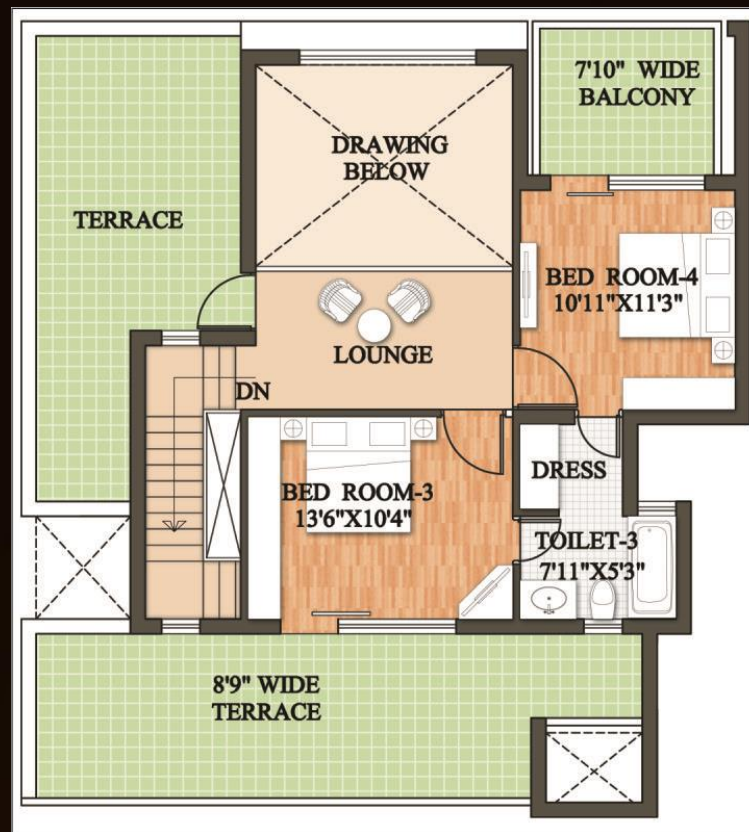

RETAIL CENTRE

VALET PARKING

MINI THEATER

EV CHARGING POINT

CONCIERGE SERVICE

LAUNDRY

UNIT LAYOUT

Ground Floor
3532.9 sq. ft

First Floor
2372.5 sq. ft

Second Floor
2023.6 sq. ft

UNIT LAYOUT

Lower Penthouse
3141.8 sq. ft

Upper Penthouse

Mumty
Floor

Work Pending

Work Done