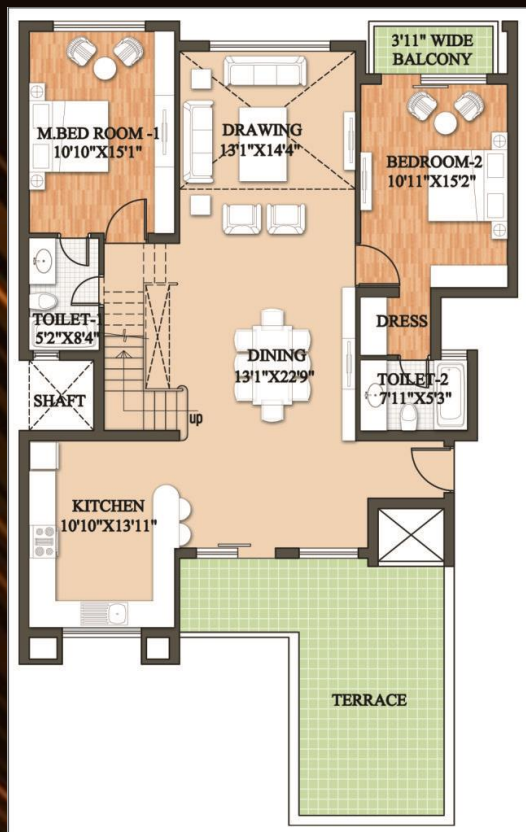

RETAIL CENTRE

VALET PARKING

MINI THEATER

EV CHARGING POINT

CONCIERGE SERVICE

LAUNDRY

UNIT LAYOUT

Ground Floor
3532.9 sq. ft

First Floor
2372.5 sq. ft

Second Floor
2023.6 sq. ft

UNIT LAYOUT

Lower Penthouse
3141.8 sq. ft

Upper Penthouse

Mumty
Floor

Work Pending

Work Done