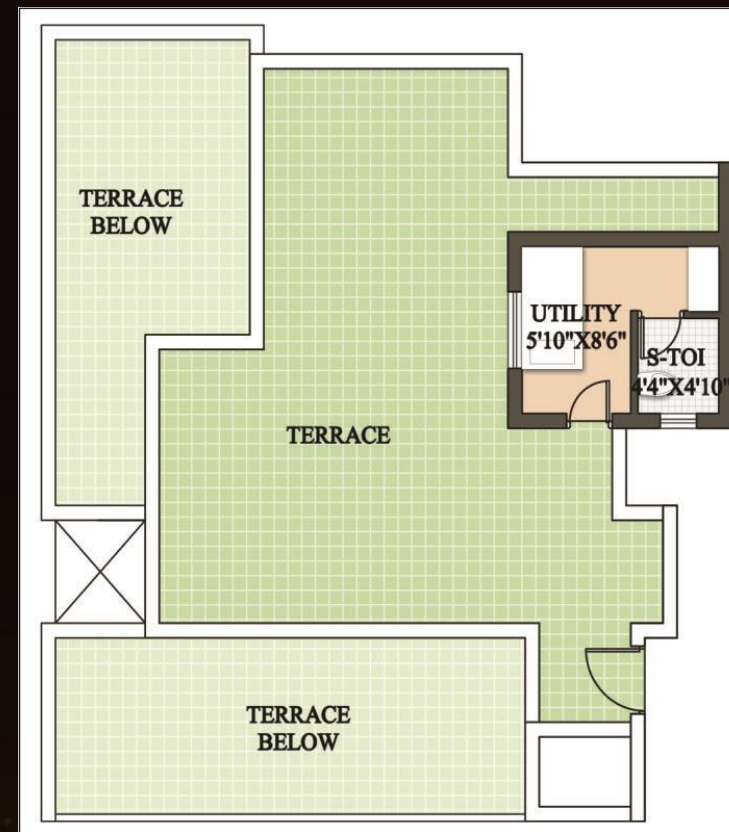

RETAIL CENTRE

VALET PARKING

MINI THEATER

EV CHARGING POINT

CONCIERGE SERVICE

LAUNDRY

UNIT LAYOUT

Ground Floor
3532.9 sq. ft

First Floor
2372.5 sq. ft

Second Floor
2023.6 sq. ft

UNIT LAYOUT

Lower Penthouse
3141.8 sq. ft

Upper Penthouse

Mumty
Floor

Work Pending

Work Done