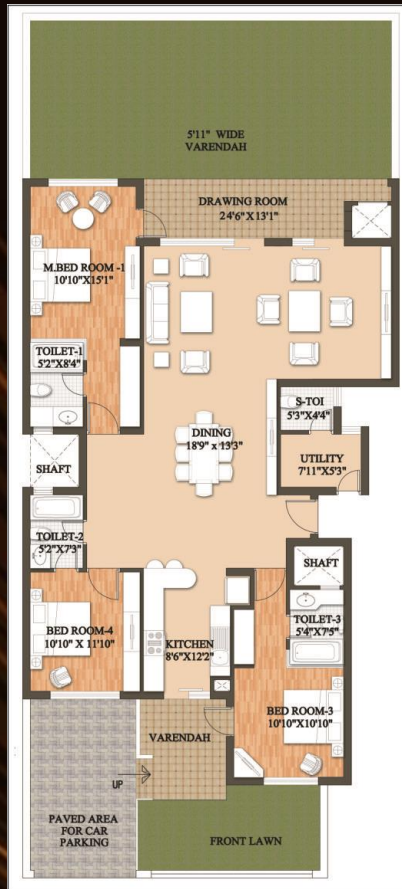

RETAIL CENTRE

VALET PARKING

MINI THEATER

EV CHARGING POINT

CONCIERGE SERVICE

LAUNDRY

UNIT LAYOUT

Ground Floor
3532.9 sq. ft

First Floor
2372.5 sq. ft

Second Floor
2023.6 sq. ft

UNIT LAYOUT

Lower Penthouse
3141.8 sq. ft

Upper Penthouse

Mumty
Floor

Work Pending

Work Done