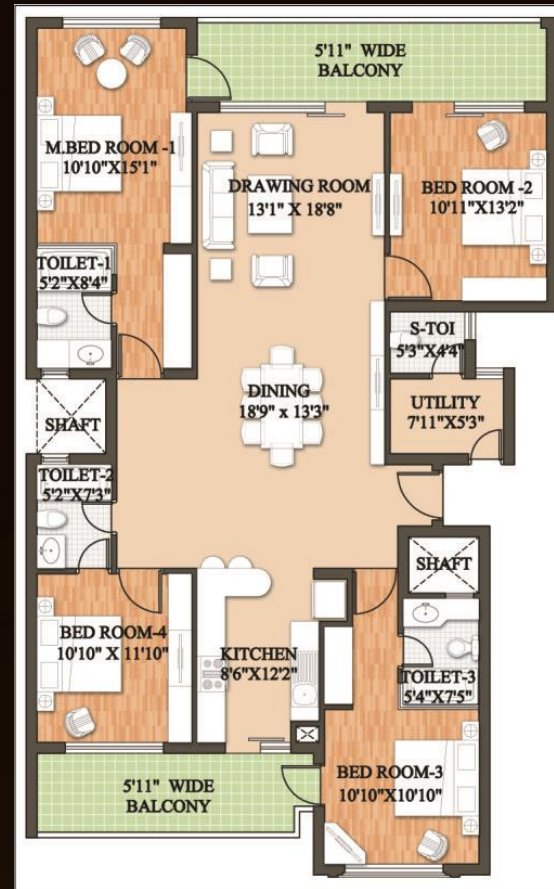

RETAIL CENTRE

VALET PARKING

MINI THEATER

EV CHARGING POINT

CONCIERGE SERVICE

LAUNDRY

UNIT LAYOUT

Ground Floor
3532.9 sq. ft

First Floor
2372.5 sq. ft

Second Floor
2023.6 sq. ft

UNIT LAYOUT

Lower Penthouse
3141.8 sq. ft

Upper Penthouse

Mumty
Floor

Work Pending

Work Done